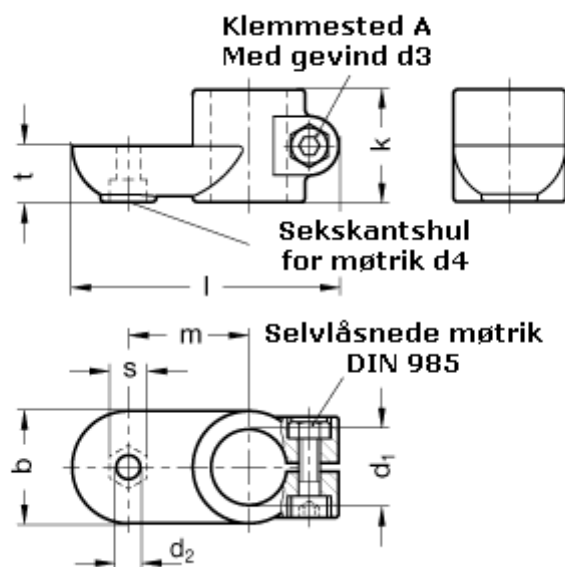

Article number: 20274B40OZ2SW

Description: E+G Swivel clamp connector  
GN274-B40-OZ-2-SW

## Measures

|           |          |
|-----------|----------|
| b = 65    | s = 17   |
| d1 = B40  | t = 32.5 |
| d2 = 10.5 |          |
| d3 = M10  |          |
| d4 = M10  |          |
| k = 65    |          |
| l = 148   |          |
| m = 70    |          |